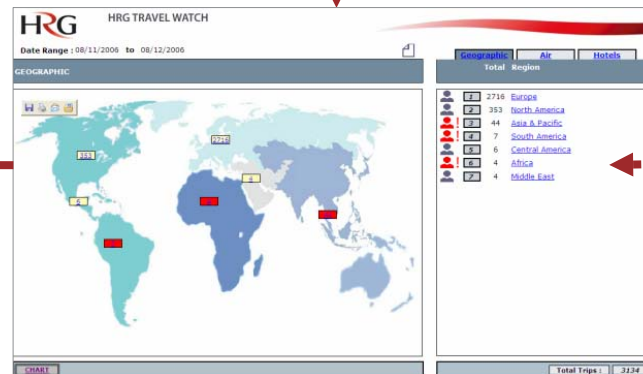

Další dodavatelé
a služby